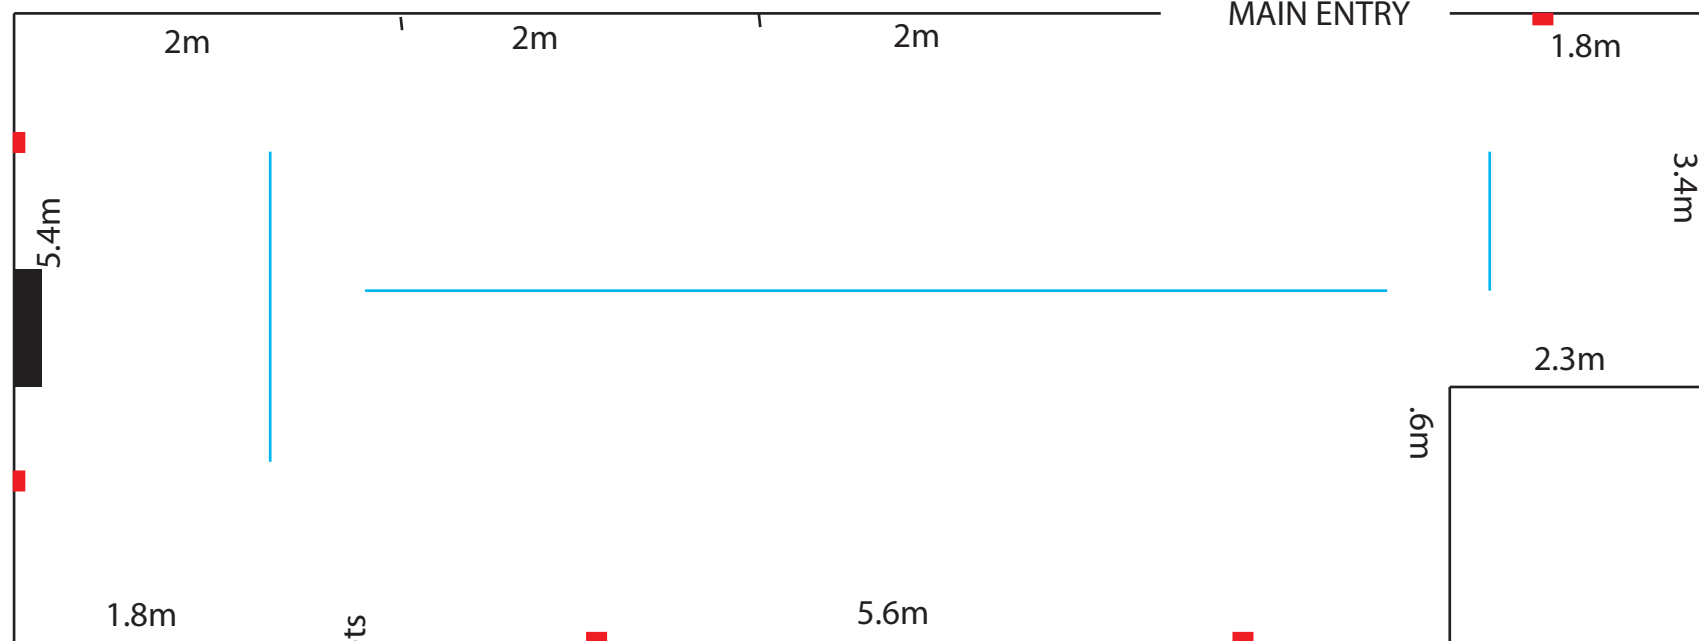

HANDICAP PARKING X 1

26 m wall space  
 50 m2 floor space

- LED light track
- powerpoint
- air conditioner